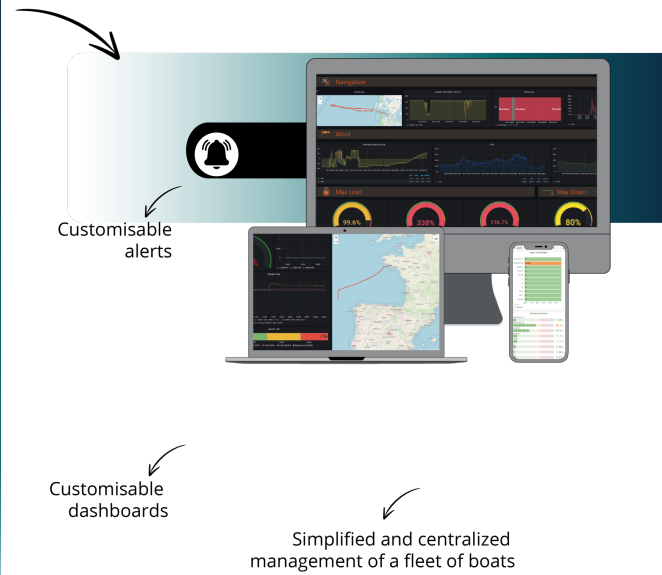

EXOCET

EXOCET CLOUD REMOTE MONITORING

THE EXOCET CLOUD IS AN ONLINE PLATFORM FOR VISUALIZATION, STORING AND MONITORING THE DATA COLLECTED BY YOUR EXOCET DEVICES.

Use your data in real or delayed time to optimise the safety, performance and maintenance of your equipment. With EXOCET Cloud, you can turn every piece of data into a competitive advantage for informed decisions and proactive management.

**EXOCET
BLUE**

**EXOCET
SILVER**

**EXOCET
ESSENTIAL**

**EXOCET
SAFETY**

**PRODUCTS WITH
EXOCET CLOUD CONNECTIVITY**

HOW IT WORKS?

EXOCET

- SECURE TRANSMISSION OF YOUR DATA TO THE CLOUD
- LIVE AND RECORDED DATA VISUALIZATION IN THE CLOUD
- SECURE STORAGE
- ALERT SYSTEM

WHY CHOOSE EXOCET CLOUD?

- Customisable display screens to suit your needs and preferences.
- Your data is securely encrypted during transmission.
- Intelligent management of communication interruptions and restarts (4G/5G, satellite).
- Customise the frequency and volume of your data flow to keep your communication costs under control.
- Intuitive web interface for optimised display on all devices.

Web interface Exocet Cloud.

APPLICATIONS

- PERFORMANCE ANALYSIS AND MONITORING.
- MAINTENANCE MANAGEMENT.
- FLEET MONITORING.
- DATA SHARING WITH YOUR TEAM AND COMMUNITY.
- OPTIMISING JOURNEYS IN TERMS OF FUEL CONSUMPTION AND COSTS.
- ENVIRONMENTAL MONITORING.
- LIVE SAFETY MONITORING.